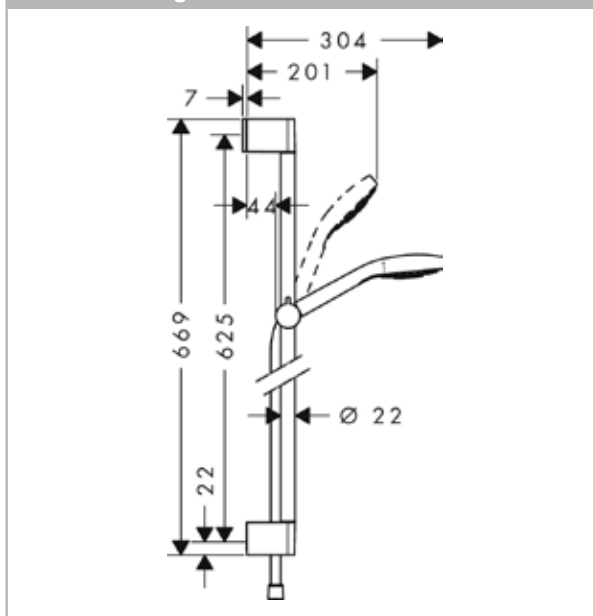

Croma Select E

E Multi EcoSmart 9 l/min shower set 0.65m

Surfaces: **white/chrome** Art. no. : **26581400**

Description

product features

- spray type: IntenseRain, Massage spray, SoftRain
- Select button to comfortably switch between spray modes
- pivot connectors prevent hose from tangling
- 90° position adjustable slider, pivots left and right, up and down
- maximum flow rate (at 3 bar): 9 l/min
- chrome-plated wall supports of plastic

consists of

- Isiflex shower hose 1.60m (#28276XXX)
- Multi hand shower EcoSmart (#26811XXX)
- Unica'Croma wall bar 0.65m without shower hose (#26505XXX)

Optional Accessories

- Wall bar spacer (#97450XXX)

Article Details

Price excl. VAT

£ 100.00

Technology

Product image

Scale drawing

Croma Select E
E Multi EcoSmart 9 l/min shower set 0.65m
Surfaces: **white/chrome** Art. no. : **26581400**

Installation examples